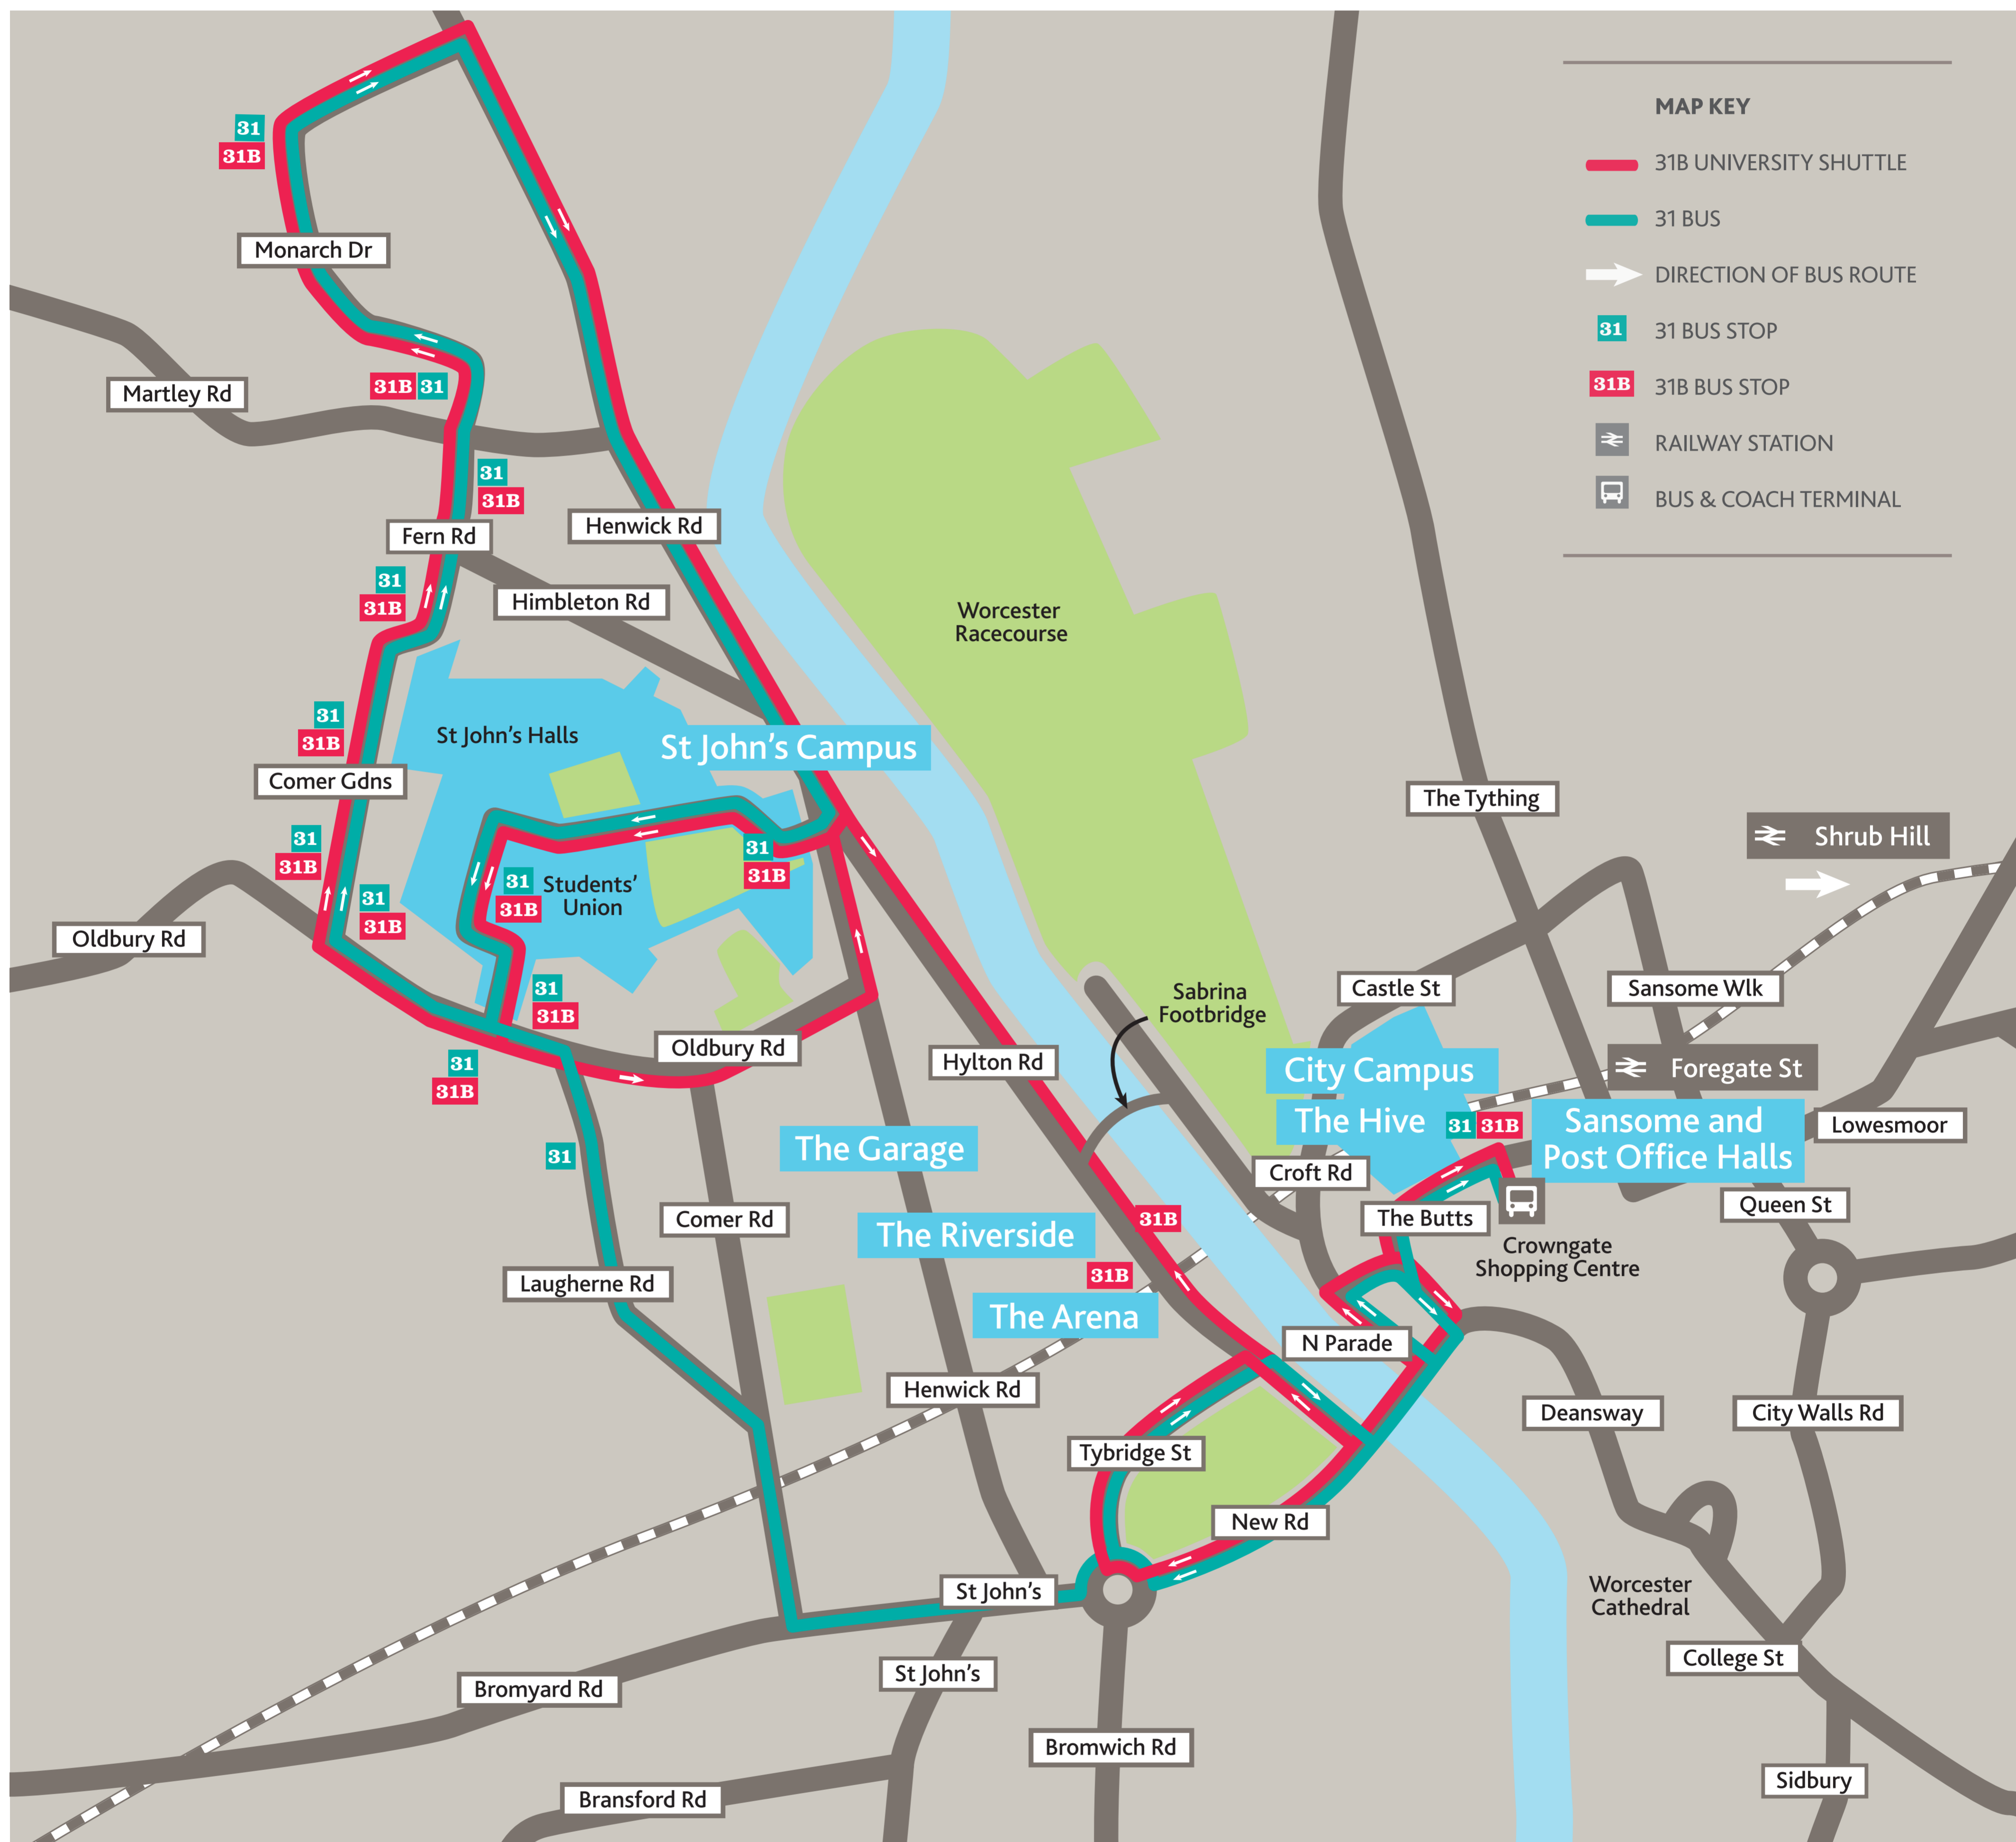

## A NEW EXPRESS UNIVERSITY SHUTTLE BUS SERVICE TO THE ARENA & THE HIVE

BUSES RUN EVERY HALF HOUR FROM 8AM TO 6PM, MONDAY TO FRIDAY

FROM AS  
**Little**  
AS 50p  
PER TRIP\*

BUSES FROM ST JOHN'S  
CAMPUS EVERY 10 MINUTES.

### CONNECTING OUR CAMPUSES

You can now catch the 31, 31B and 31C from St John's Campus to the City. The 31B is an express service that operates at the University of Worcester Arena, The Hive (drop off only) and the Bus Station.

### Schedule

THE 31B RUNS MONDAY TO FRIDAY

THE FIRST 31B BUS LEAVES  
ST JOHN'S CAMPUS AT 07:56.

THE LAST 31B UNISHUTTLE LEAVES  
WORCESTER BUS STATION AT 17:40 BUT THE  
31 AND 31C BUSES CONTINUE UNTIL 23:48.

### 10-JOURNEY TICKET

(NOT TIME LIMITED)

TIMETABLE & TICKETS AVAILABLE  
FROM FIRSTPOINT, ST JOHN'S CAMPUS.

\*VALID FOR UP TO 10 JOURNEYS  
ON ANY FIRST BUS SERVICE IN  
WORCESTER, ON ANY DAY.

ANNUAL TICKET on ALL  
FIRST local bus services £100  
16<sup>TH</sup> SEPT - 13<sup>TH</sup> JUNE 2014.